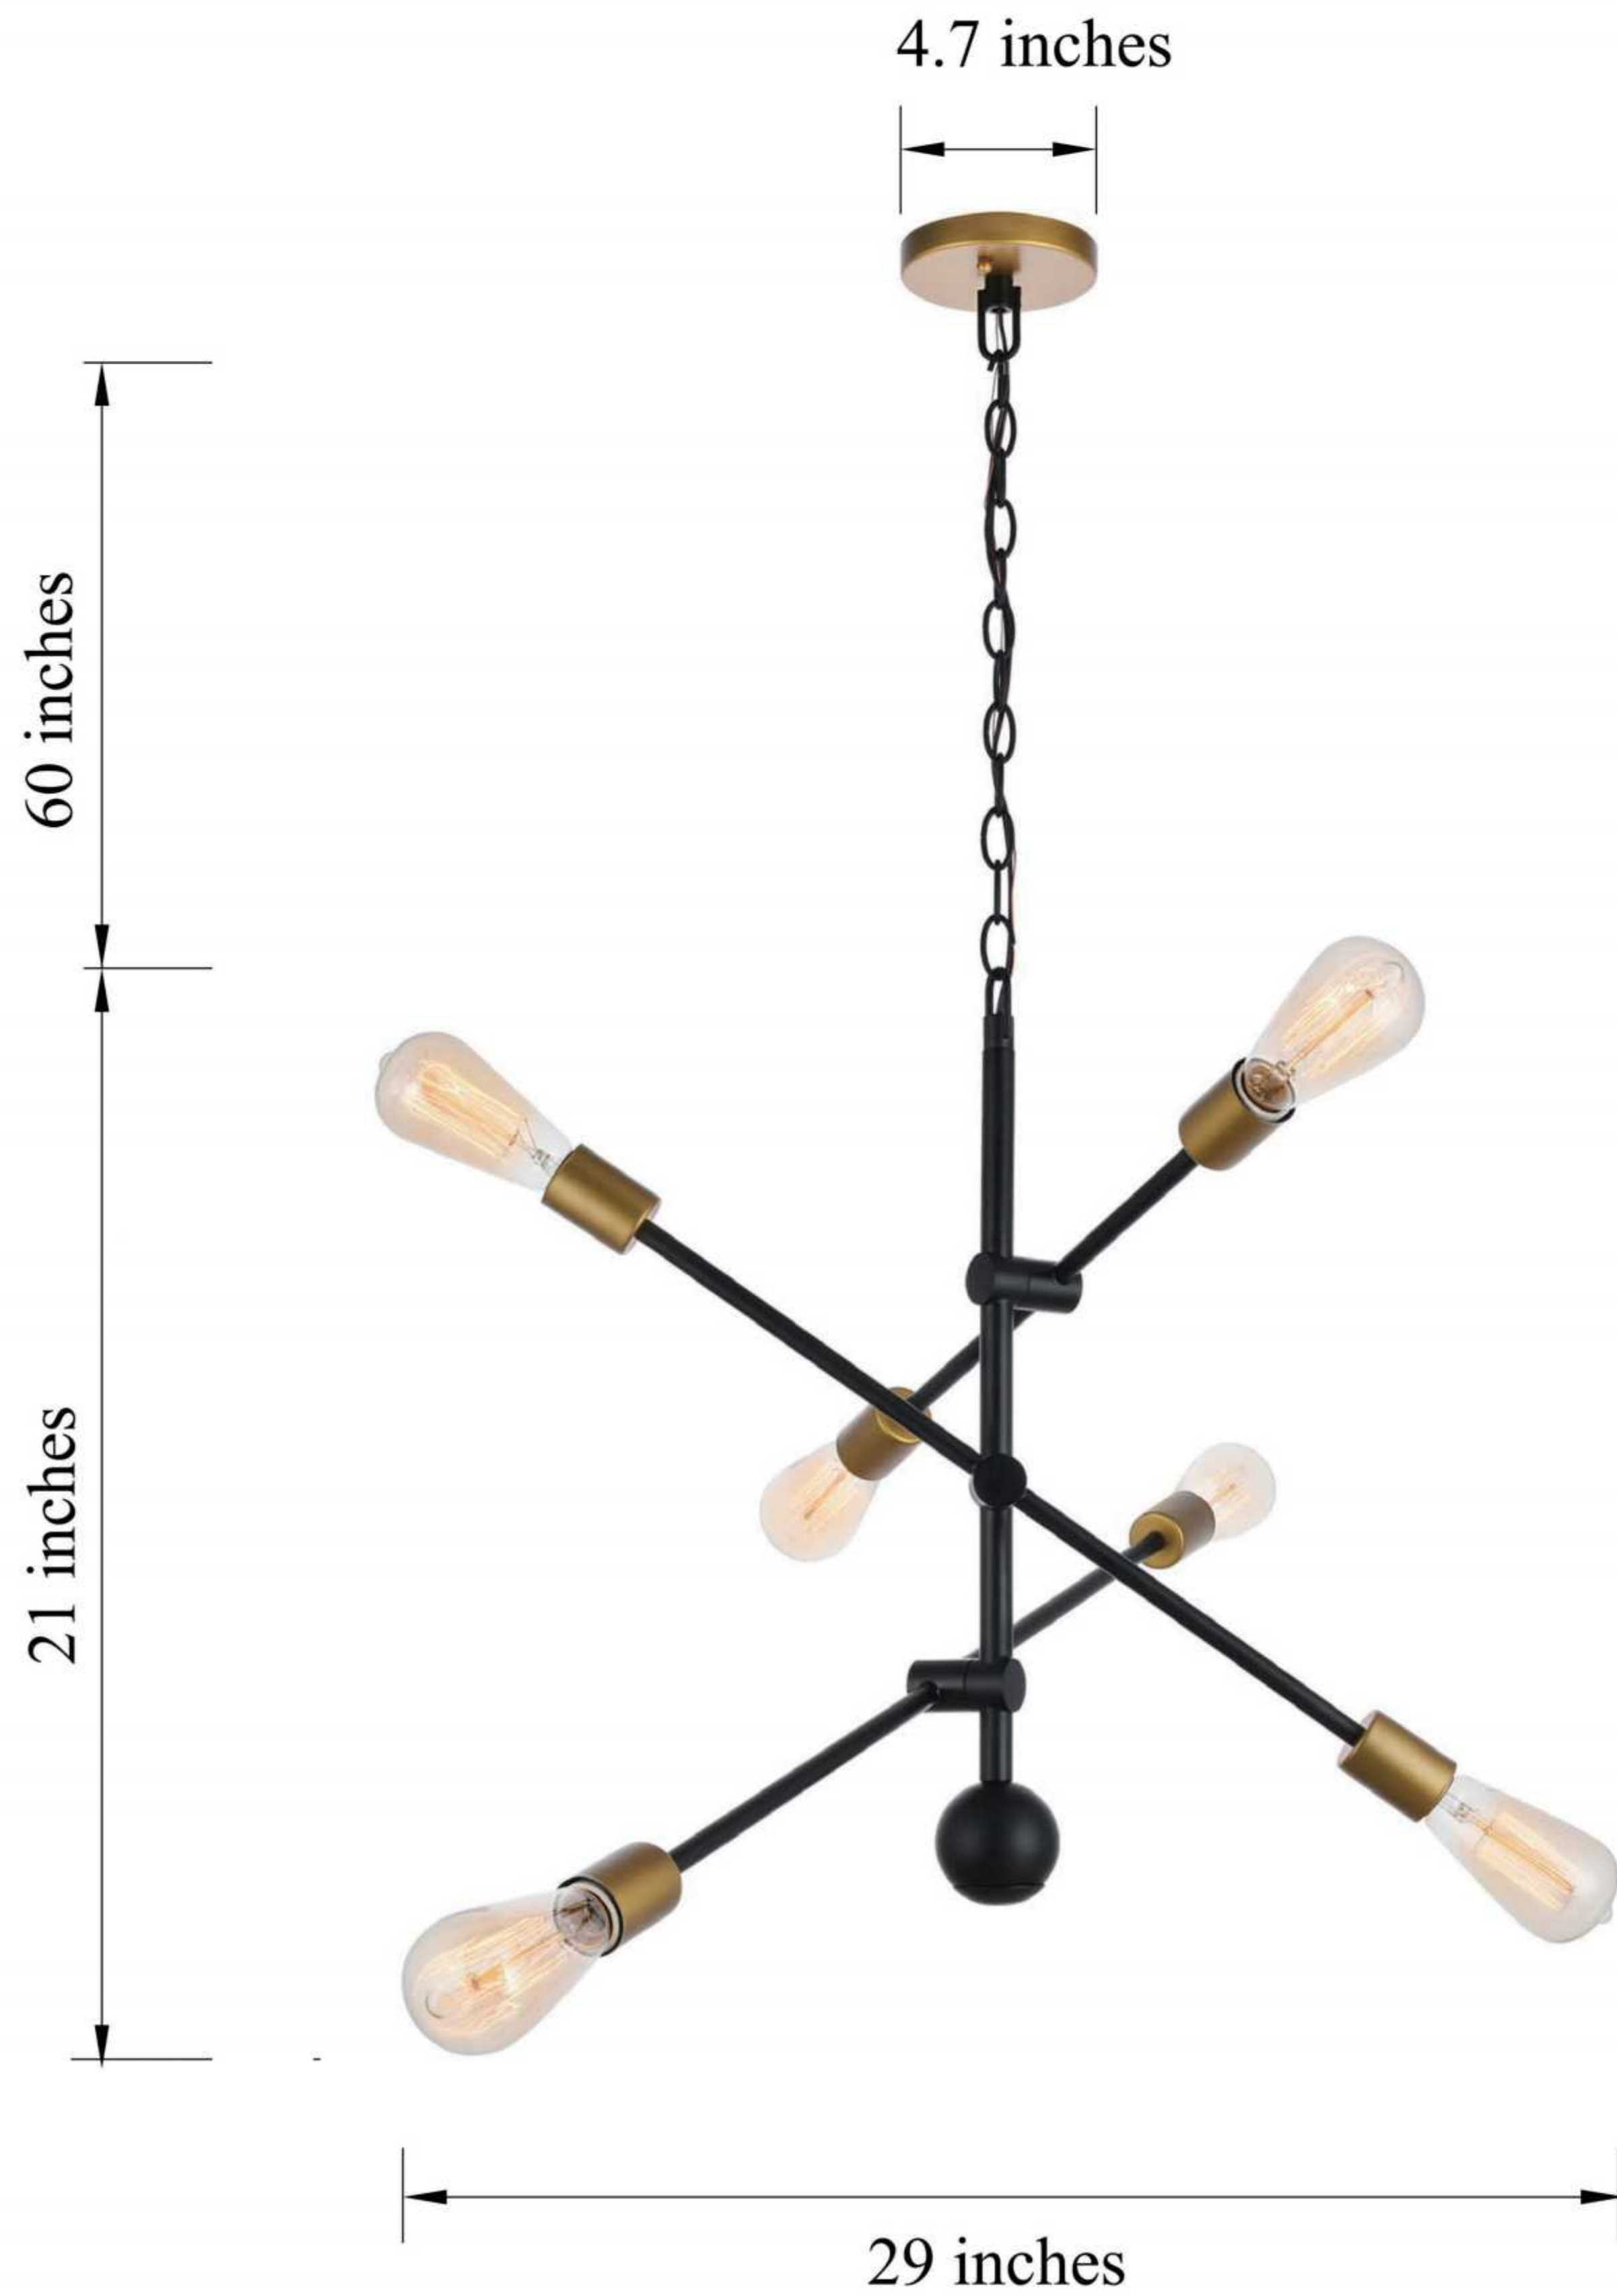

### AXEL 6-Light Steel Chandelier

Black+Brass  
Item No:LD8006D29BK

Polish Nickel  
Item No:LD8007D29PN

Brass  
Item No:LD8008D29BR

Available Finishes

#### Dimensions

Canopy Size(in)	D4.7" H1.0"
Chain/Rod Length	60"
Length	N/A
Width	29"
Height	21"
Maximum Height	82"

#### Specifications

Finish	3 Finishes
Material	Metal
Glass Color	N/A
Type	Chandelier
Hanging Device	Chain
Voltage	110-125V
Dimmable	Yes
Warranty	1 Year Limited
Shipment Type	Small Parcel